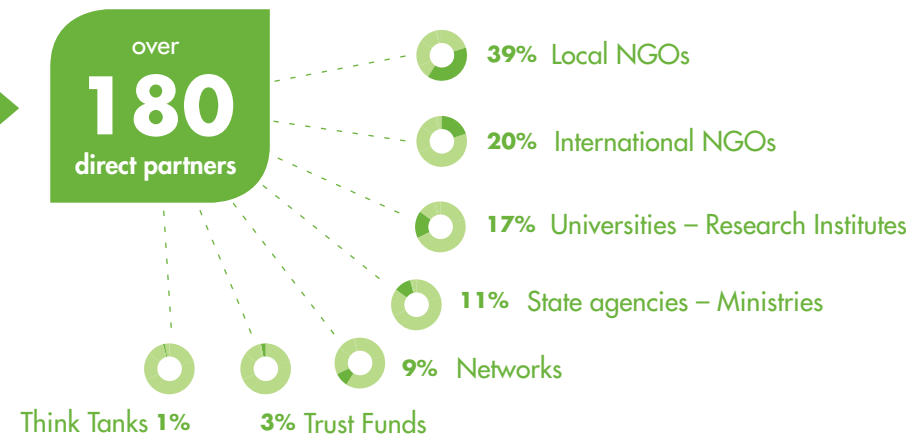

FUNDING OVER THE PERIOD 1994-2017

← 1994

2017

FOCUSSED ON 25 OUTCOME ACTION PLANS (OAP)

Largest partners in terms of funding of ongoing projects

PRCM = Regional Partnership for Coastal and Marine Conservation in West Africa

SUSTAINABILITY OF ACTIONS AND PARTNERS

2022

Contribution to trust fund for MAVA priority places

Organisational Development (OD) support

MAVA Leaders for Nature Academy #NatureLeaders