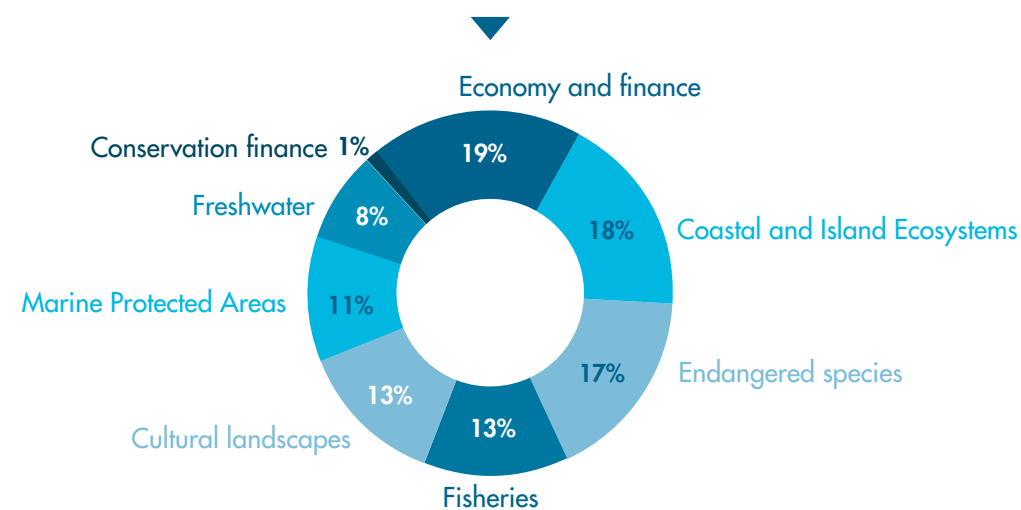

FUNDING OVER THE PERIOD 1994-2017

← 1994

2017

FOCUSSED ON 25 OUTCOME ACTION PLANS (OAP)

Largest partners in terms of funding of ongoing projects

PRCM = Regional Partnership for Coastal and Marine Conservation in West Africa

SUSTAINABILITY OF ACTIONS AND PARTNERS

2022

Contribution to trust fund for MAVA priority places

Organisational Development (OD) support

MAVA Leaders for Nature Academy #NatureLeaders