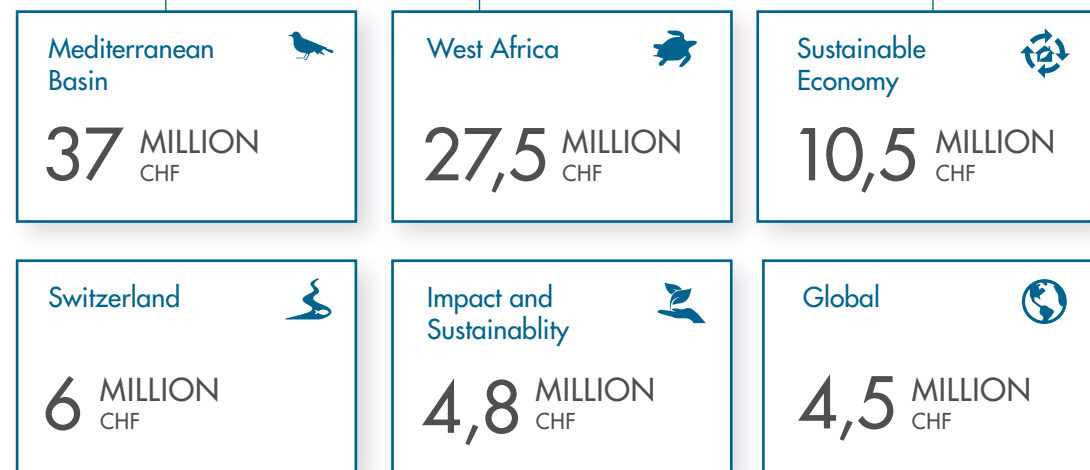

FUNDING OVER THE PERIOD 1994-2017

← 1994

2017

FOCUSSED ON 25 OUTCOME ACTION PLANS (OAP)

Largest partners in terms of funding of ongoing projects

PRCM = Regional Partnership for Coastal and Marine Conservation in West Africa

SUSTAINABILITY OF ACTIONS AND PARTNERS

2022

Contribution to trust fund for MAVA priority places

Organisational Development (OD) support

MAVA Leaders for Nature Academy #NatureLeaders